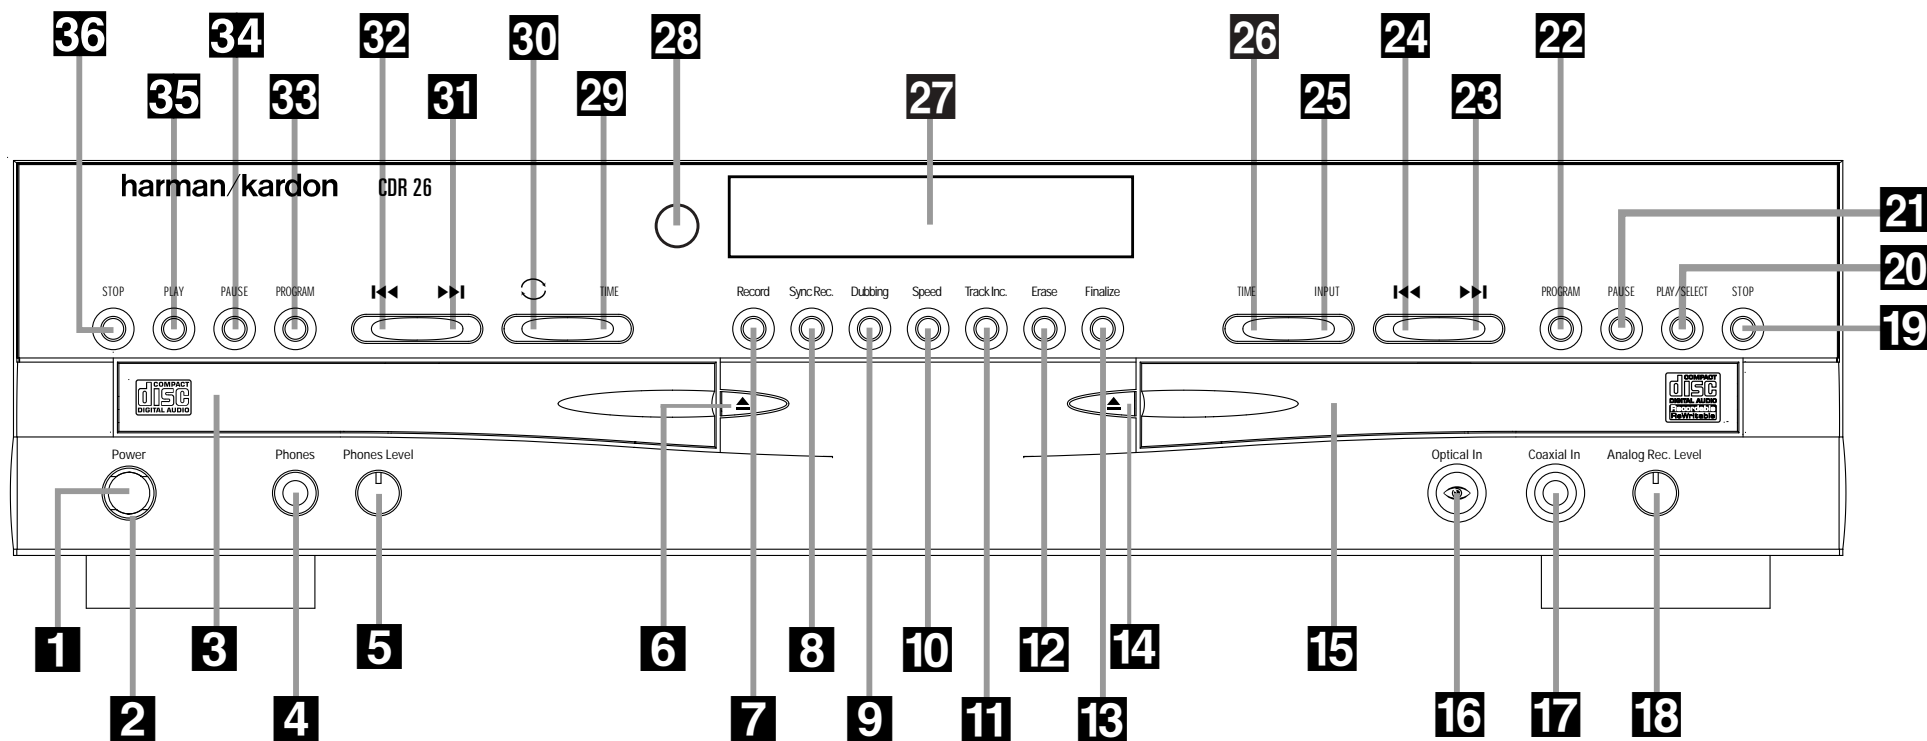

CDR 26 FRONT-PANEL CONTROLS

- | | | |
|---|---------------------------------------|---|
| 1 Power Switch | 13 Finalize | 25 Input Select |
| 2 Status Mode Indicator | 14 Record-Deck Open | 26 Record-Deck Time Display Select |
| 3 Play Deck | 15 Record Deck | 27 Information Display |
| 4 Headphone Jack | 16 Optical Digital Input | 28 Remote Sensor |
| 5 Headphone Level Control | 17 Coaxial Digital Input | 29 Play-Deck Time Display Select |
| 6 Play-Deck Open | 18 Analog-Record Level Control | 30 Continuous Play |
| 7 Record Button | 19 Record-Deck Stop | 31 Play-Deck Next |
| 8 Synchronous Recording (CD Sync) Button | 20 Record-Deck Play/Select | 32 Play-Deck Previous |
| 9 Dubbing | 21 Record-Deck Pause | 33 Play-Deck Program Button |
| 10 Speed | 22 Record-Deck Program Button | 34 Play-Deck Pause |
| 11 Track Increment | 23 Record-Deck Next | 35 Play-Deck Play |
| 12 Erase | 24 Record-Deck Previous | 36 Play-Deck Stop |